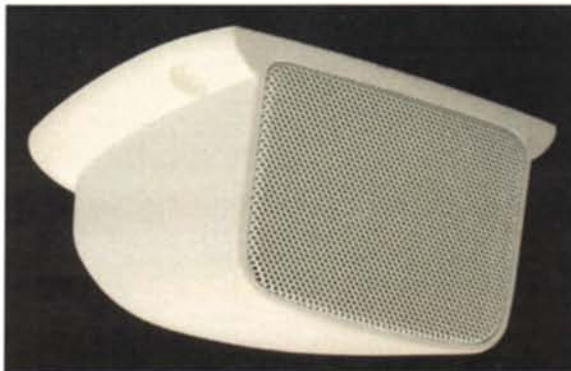

ALL IN ONE!

DVD DIGITAL SURROUND 5.1 CD / MP3 / WMA / TV Tuner AM / FM / Weather Band

- The Only Dedicated Combined XM or iPOD **And** DVD Home Theatre Available
- AM/FM
- iPOD Capable
- XM Satellite Capable (w/SKYFi Receiver)
- Large Backlit Buttons For Easy Operation
- 1" High Display Is Largest In The Market
- DVD / CD / MP3 / WMA
- TV Tuner
- Digital Surround 5.1 Processing
- Video Game And Camcorder Capable
- Multi-Room Applications
- 200 Watts Of Power
- Remote Control
- Sleep Timer

ZX500 Multimedia System

HI PERFORMANCE SPEAKER SYSTEMS

FR-W2 Dual Speaker Wedge System

Specially designed dual wedge speakers mount on the ceiling and when used with the proprietary dual voice coil subwoofer system, (FR-SW-BOX3 not shown) an awesome sounding experience is created rivaling home stereo equipment costing thousands!!!

For more information visit www.rvgene.com

Outside music will never be the same!!! These unique 6 1/2" speakers were designed to fit up under the RV awning equipment. With the speakers pointing down towards the audience, the sound quality is unmatched in the market. The special "shallow" design eliminates the need to cut an inner wall to accommodate the speaker. It is manufactured with 400 hour UV stable plastic to ensure a long lasting speaker which will hold up to the elements.